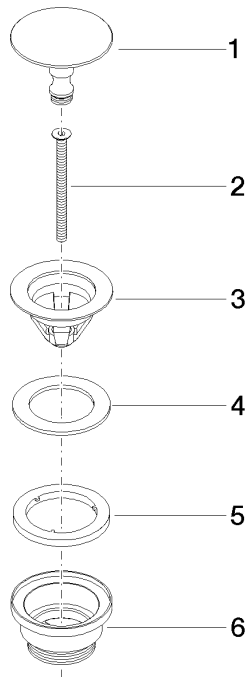

Basin Waste without press-closing 1 1/4" - Brushed Platinum

IMO

10 126 970

Fits: IMO, LULU, MADISON, MEM, TARA,
CL.1, LISSÉ, VAIA, META, CYO

	Brushed Platinum	10 126 970-06
	Chrome	10 126 970-00
	Platinum	10 126 970-08
	Durabress (23kt Gold)	10 126 970-09
	Dark Chrome	10 126 970-19
	Light Gold	10 126 970-26
	Brushed Light Gold	10 126 970-27
	Brushed Durabress (23kt Gold)	10 126 970-28
	Matte Black	10 126 970-33
	Brushed Bronze	10 126 970-42
	Brushed Champagne (22kt Gold)	10 126 970-46
	Champagne (22kt Gold)	10 126 970-47
	Brushed Chrome	10 126 970-93
	Brushed Dark Platinum	10 126 970-99

Basin Waste without press-closing 1 1/4" - Brushed Platinum

IMO

10 126 970

Only suitable for sinks without an overflow.

10 126 970

mm [inches]

10 126 970

Parts for other finishes can be found here: [Chrome](#)

Spare parts list

No.	Item Number	Name	Quantity used	Delivery time
1	09 31 20 097-06	plug	1	10
2	09 30 30 179 90	screw	1	2
3	09 11 01 038-06	cup	1	10
4	09 14 05 061 90	seal	1	2
5	09 14 03 153 90	seal	1	2
6	09 11 10 156-06	connection	1	10